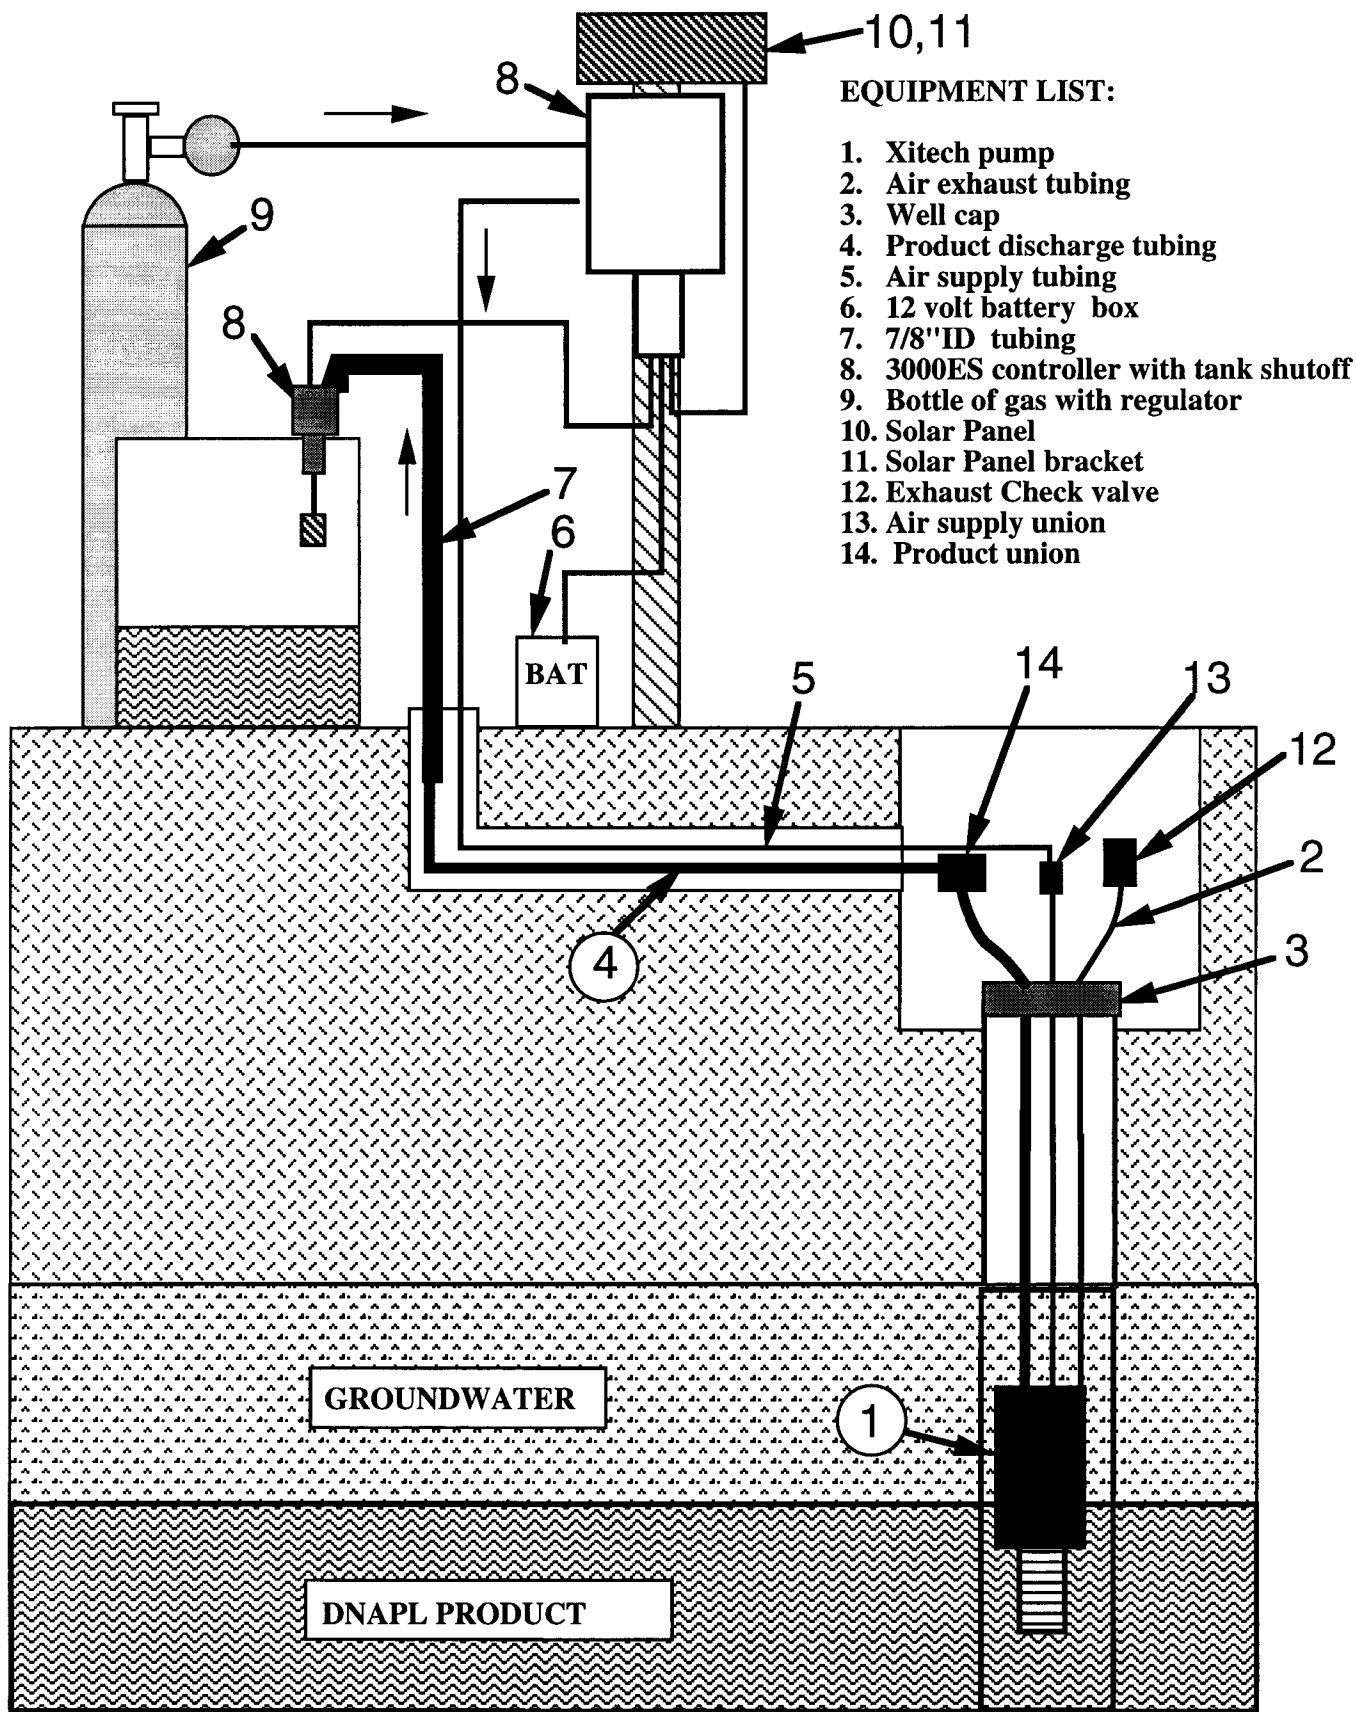

Single DNAPL Well Using 3000ES Controller DC Power

EQUIPMENT LIST:

- 1. Xitech pump
- 2. Air exhaust tubing
- 3. Well cap
- 4. Product discharge tubing
- 5. Air supply tubing
- 6. 12 volt battery box
- 7. 7/8"ID tubing
- 8. 3000ES controller with tank shutoff
- 9. Bottle of gas with regulator
- 10. Solar Panel
- 11. Solar Panel bracket
- 12. Exhaust Check valve
- 13. Air supply union
- 14. Product union